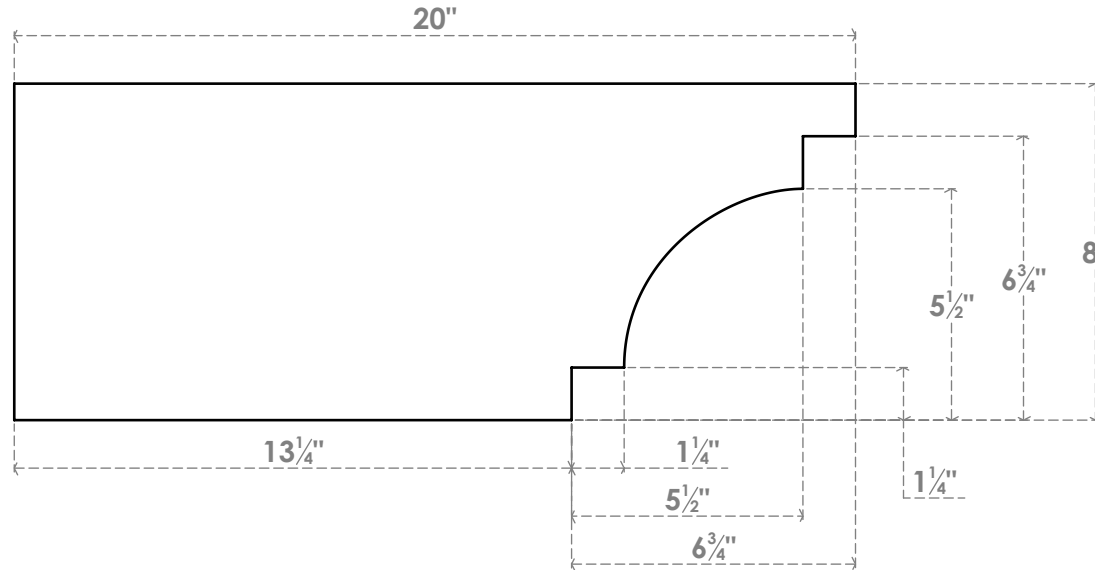

RFTP05X08X20MED

5"W X 8"H X 20"L MEDITERRANEAN ARCHITECTURAL GRADE PVC RAFTER TAIL

SIDE PROFILE

FRONT PROFILE

ISOMETRIC

EKENA MILLWORK
 2300 WEST MAIN ST.
 CLARKSVILLE, TX 75426
 TOLL FREE: 866-607-0453
 WWW.EKENAMILLWORK.COM