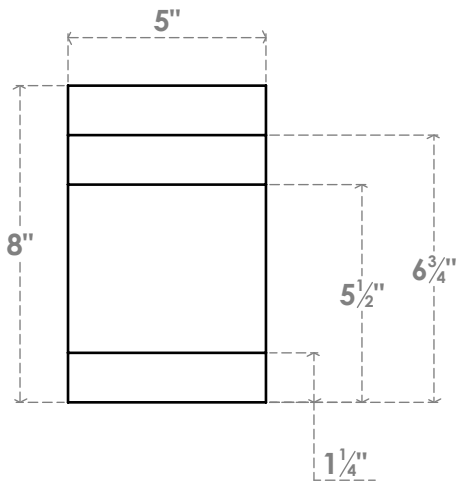

RFTP05X08X20MED

5"W X 8"H X 20"L MEDITERRANEAN ARCHITECTURAL GRADE PVC RAFTER TAIL

SIDE PROFILE

FRONT PROFILE

ISOMETRIC

EKENA MILLWORK
 2300 WEST MAIN ST.
 CLARKSVILLE, TX 75426
 TOLL FREE: 866-607-0453
 WWW.EKENAMILLWORK.COM